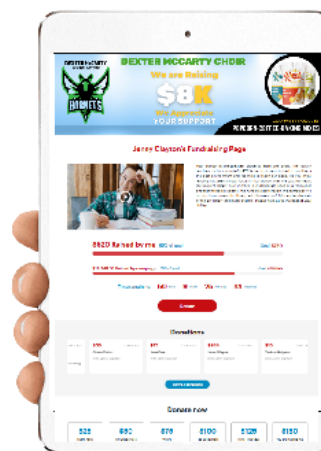

Brownie Mix

Everyone's favorite square
shaped chocolate confection!

GLUTEN FREE BAKING MIXES

PREMIUM COFFEE BEANS & MORE

MEDIUM ROAST

Medium roasted coffee beans
A coffee drinkers delight!

12 OUNCE BAGS
\$25

DARK ROAST

Dark roasted coffee beans rich
flavor from the Americas.

\$30

ZIPPER TOTE BAG #1

With our Rip City brand
Local to the NW!

\$30

ZIPPER TOTE BAG #2

Customized for your
organization

ORDERING ONLINE IS EASY!

Step 1

Point your phones camera
at the QR code above & hit
the [ripcitypopcorn](http://ripcitypopcorn.com) link

Step 2

- * PICK YOUR DELIVERY METHOD
- * CHOOSE YOUR FAVORITE PRODUCTS
- * ENTER NAME OF STUDENT YOU ARE SUPPORTING

THANK YOU FOR YOUR SUPPORT!

EASY ONLINE SHOPPING LINK